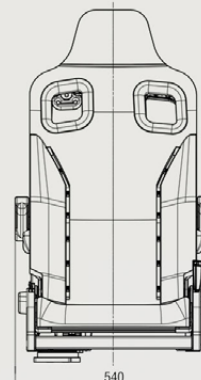

AUTOLIFT S.r.l.

Via B. Trentin, 8 - 46020 Pegognaga (MN)

Tel. +39 0376 550375 - Fax +39 0376 553728 - E-mail info@autoliftsrl.com

www.autoliftsrl.com