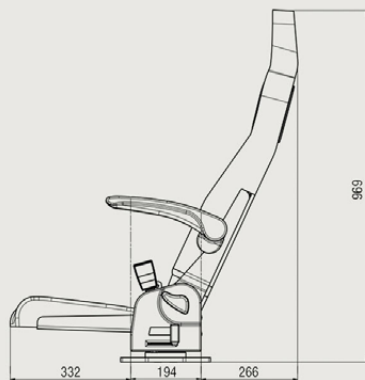

## M1 SWIVELLING SEAT, RAISABLE AND FOLDING SEAT

The swivelling TAF4 seat is marked by a racing look and has raisable seat and folding backrest. It is an M1 seat with 3-point seat belt with pretensioner and built-in headrest. Available in different configurations, with different fabrics and colours.

### OPTIONS

- Armrests
- Left-hand or right-hand rotation
- Quick-release foot
- Fixed foot
- Available in different fabrics and finishes

AUTOLIFT S.r.l.

Via B. Trentin, 8 - 46020 Pegognaga (MN)

Tel. +39 0376 550375 - Fax +39 0376 553728 - E-mail [info@autoliftsrl.com](mailto:info@autoliftsrl.com)