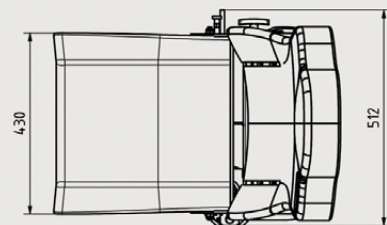

AUTOLIFT S.r.l.

Via B. Trentin, 8 - 46020 Pegognaga (MN)

Tel. +39 0376 550375 - Fax +39 0376 553728 - E-mail info@autoliftsrl.com

www.autoliftsrl.com