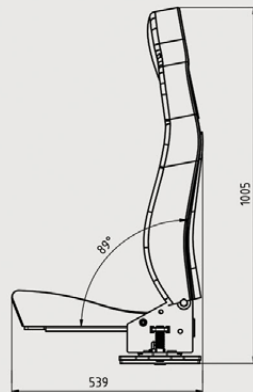

## M1 SWIVELLING SEAT, RAISABLE AND FOLDING SEAT

The swivelling TAF2 seat has a raisable seat and folding backrest. It is an M1 seat with 3-point seat belt with pretensioner and built-in headrest. Available in different configurations, with different fabrics and colours.

### OPTIONS

- Armrests
- Left-hand or right-hand rotation
- Quick-release foot
- Fixed foot
- Available in different fabrics and finishes

AUTOLIFT S.r.l.

Via B. Trentin, 8 - 46020 Pegognaga (MN)

Tel. +39 0376 550375 - Fax +39 0376 553728 - E-mail [info@autoliftsrl.com](mailto:info@autoliftsrl.com)