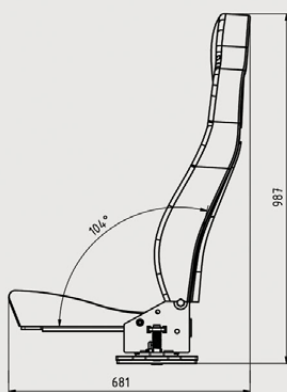

## M1 SWIVELLING SEAT, RAISABLE AND FOLDING SEAT

The swivelling TAF2 seat has a raisable seat and folding backrest. It is an M1 seat with 3-point seat belt with pretensioner and built-in headrest. Available in different configurations, with different fabrics and colours.

### OPTIONS

- Armrests
- Left-hand or right-hand rotation
- Quick-release foot
- Fixed foot
- Available in different fabrics and finishes

AUTOLIFT S.r.l.

Via B. Trentin, 8 - 46020 Pegognaga (MN)

Tel. +39 0376 550375 - Fax +39 0376 553728 - E-mail [info@autoliftsrl.com](mailto:info@autoliftsrl.com)