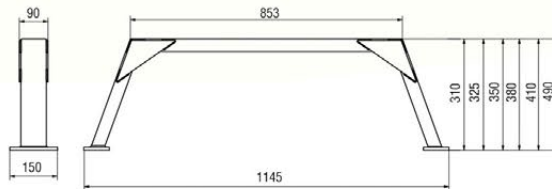

EASYLEG

Central leg with fast lock system TÜV tested M1

FIXED FOOT

Central leg fixed mounting. TÜV tested M1

TRAVERSE

Wheel arch traversal for installation over wheels of 1 or 2 seats. TÜV tested M1

ACCESSORIES