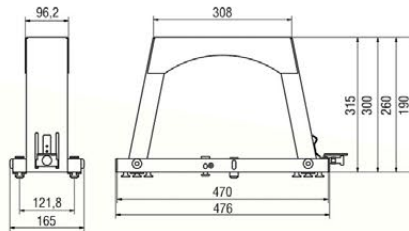

EASYLEG

Central leg with fast lock system TÜV tested M1

FIXED FOOT

Central leg fixed mounting. TÜV tested M1

TRAVERSE

Wheel arch traversal for installation over wheels of 1 or 2 seats. TÜV tested M1

ACCESSORIES