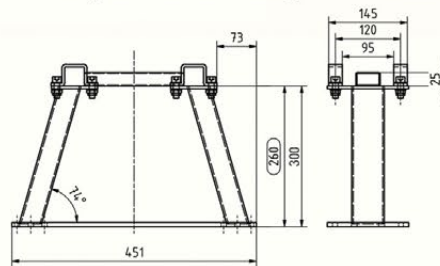

EASYLEG

Central leg with fast lock system TÜV tested M1

FIXED FOOT

Central leg fixed mounting. TÜV tested M1

TRAVERSE

Wheel arch traversal for installation over wheels of 1 or 2 seats. TÜV tested M1

ACCESSORIES